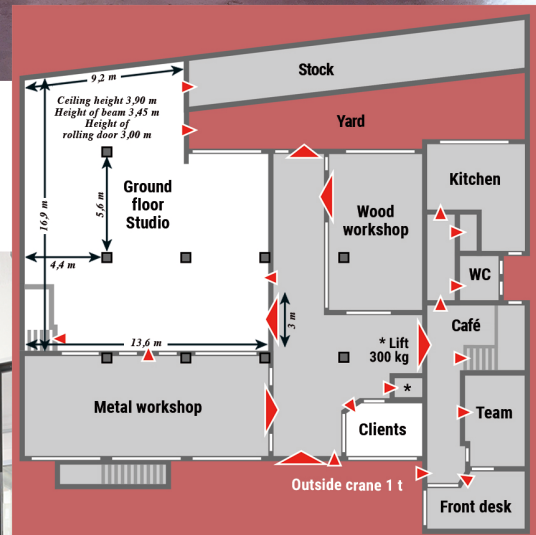

**If you'd like to see for yourself, you'll find photos of our rooms on the following pages.**

**Ground floor studio** across from the daylight customer room.  
180 m<sup>2</sup>, ceiling height: 3.90-3.45 m, rolling door (3.00 x 2.97 m),  
power supply: 2 x 63 ampere red, 1 x 125 ampere, 3 x 16 ampere red,  
separately fused, compressed air supply, professional kitchen,  
ample space for catering inside and outside, café.

**Our café:**

This is where you'll always find delicious hot beverages, a professional cooker, lots of space and light in the **kitchen** next door.

**Upper floor studio**, 162 m<sup>2</sup>, 3.30 m high ceiling, with lots of daylight, and a lift with a maximum load capacity of 300 kg or an outside crane with a maximum lifting capacity of 1 t, power supply: 1 x 32 ampere red, 1 x 16 ampere red, 3 x 32 ampere blue, connections for water and waste water, WiFi/printer, kitchen block, bright, quiet customer area that can be used for meetings or as a make-up room and lounge for models.