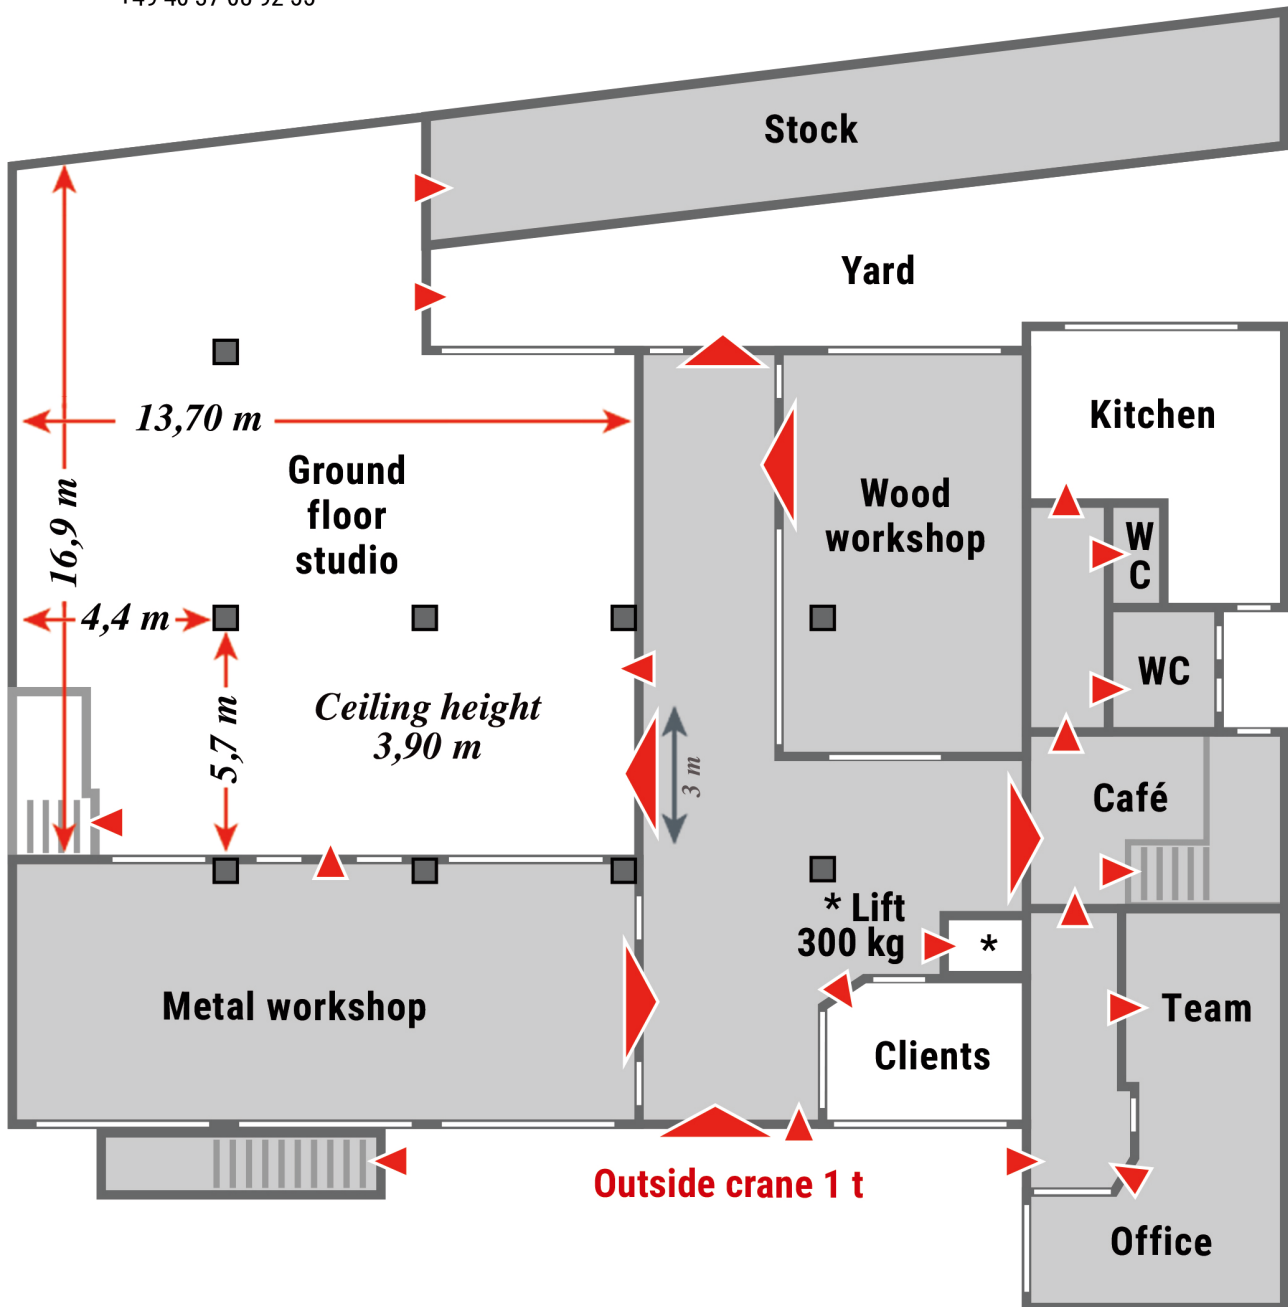

Effectiv team SFX rental: Studios

Contact: Effectiv team, Schleswiger Straße 9, 22761 Hamburg, Germany
info@et-sfx.de
+49 40 37 08 92 55