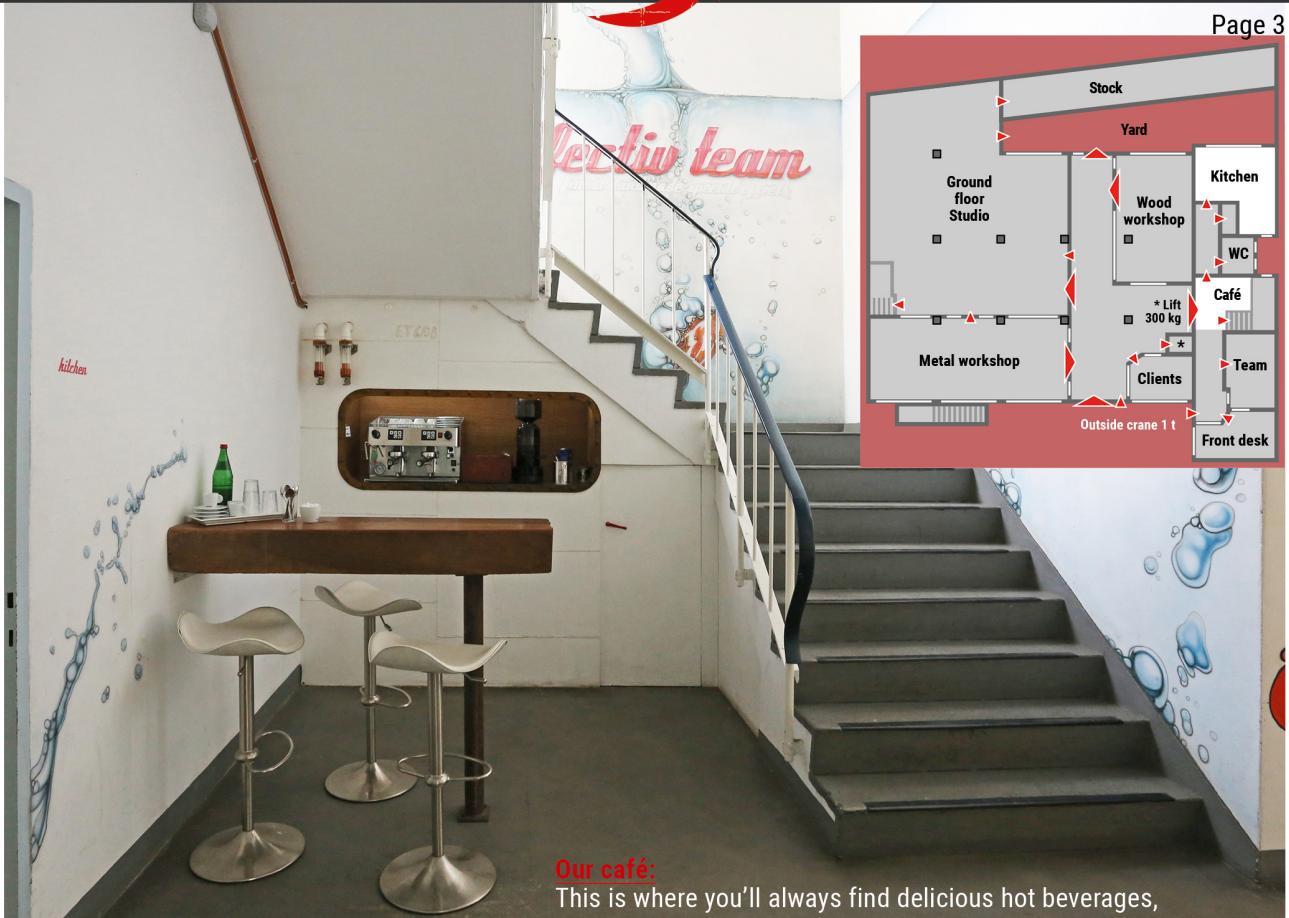

You can also rent cameras with an operator, lighting, motion control systems and a selection of fine lenses. See the pdf document "**Cameras, grip etc.**" for details on the selection available.

We also offer lots of treasures from our warehouses, such as the precisely adjustable rain rig, the extra-strong automatic turntable, the glass oven, the motion control system and various rigs. See the "**Specialities**" pdf document for details.

**If you'd like to see for yourself, you'll find photos of our rooms on the following pages.**

**Ground floor studio** across from the daylight customer room.  
180 m<sup>2</sup>, ceiling height: 3.90-3.45 m, rolling door (3.00 x 2.97 m),  
power supply: 2 x 63 ampere red, 1 x 125 ampere, 3 x 16 ampere red,  
separately fused, compressed air supply, professional kitchen,  
ample space for catering inside and outside, café.

**Our café:**

This is where you'll always find delicious hot beverages, a professional cooker, lots of space and light in the **kitchen** next door.

**Upper floor studio**, 162 m<sup>2</sup>, 3.30 m high ceiling, with lots of daylight, and a lift with a maximum load capacity of 300 kg or an outside crane with a maximum lifting capacity of 1 t, power supply: 1 x 32 ampere red, 1 x 16 ampere red, 3 x 32 ampere blue, connections for water and waste water, WiFi/printer, kitchen block, bright, quiet customer area that can be used for meetings or as a make-up room and lounge for models.