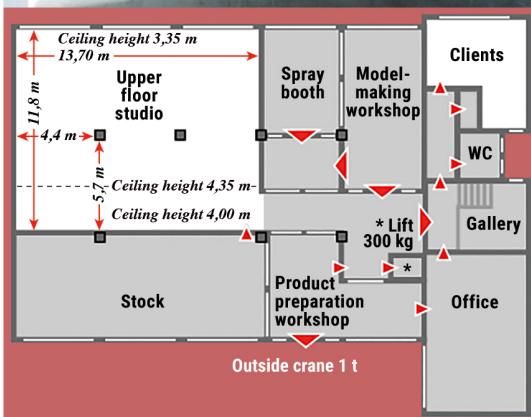

**If you'd like to see for yourself, you'll find photos of our rooms on the following pages.**

**Ground floor studio** across from the daylight customer room.  
180 m<sup>2</sup>, ceiling height: 3.90-3.45 m, rolling door (3.00 x 2.97 m),  
power supply: 2 x 63 ampere red, 1 x 125 ampere, 3 x 16 ampere red,  
separately fused, compressed air supply, professional kitchen,  
ample space for catering inside and outside, café.

**Our café:**

This is where you'll always find delicious hot beverages, a professional cooker, lots of space and light in the **kitchen** next door.

**Upper floor studio**, 162 m<sup>2</sup>, 3.30 m high ceiling, with lots of daylight, and a lift with a maximum load capacity of 300 kg or an outside crane with a maximum lifting capacity of 1 t, power supply: 1 x 32 ampere red, 1 x 16 ampere red, 3 x 32 ampere blue, connections for water and waste water, WiFi/printer, kitchen block, bright, quiet customer area that can be used for meetings or as a make-up room and lounge for models.