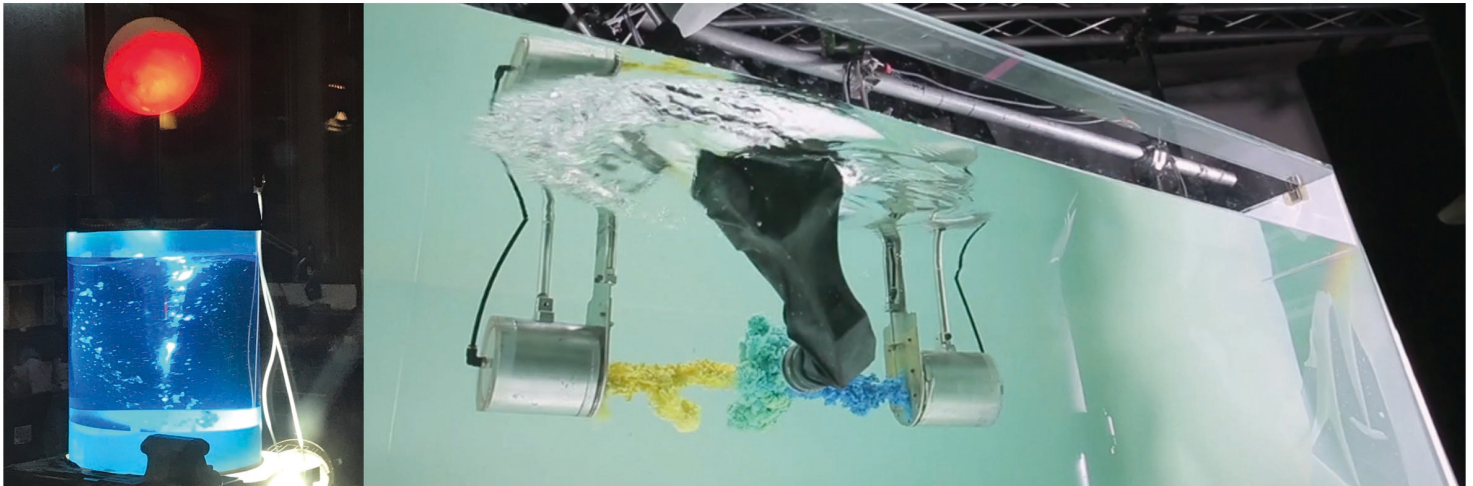

Effectiv team SFX rental: Specialities

Contact: Effectiv team, Schleswiger Straße 9, 22761 Hamburg, Germany
info@et-sfx.de
+49 40 37 08 92 55
27 November 2019

Rotating, swirling, lashing waves: We offer turntables and acrylic basins for hire.

Everything revolves, whether it's something very small, or a piano, a car or even a horse. We offer models for hire which are extra strong with a maximum weight load capacity of 2000 kg, from 5 to 4500 cm in diameter, electronically controlled. The following models are available for hire:

Car turntable:

Diameter built up to 4.5 m
Weight: approx. 800 kg, loadable up to 2000 kg

Small turntable:

Starting from a diameter of 5cm.

Sucking, swirling and splashing, floating, swimming, sinking: We can make spectacular scenes visible in the various basins we have on offer.

Pumps and other accessories

are also available for hire, with or without an operator, including technical support.

Square acrylic basin:

200 x 100, H 20 cm, 400 l / 100 x 50, H 50, 250 l / 100 x 100, H 18 cm, 180 l / 60 x 60, H 33 cm, 120 l

Acrylic basin with rounded edges:

100 x 50, H 60 cm, 300 l / 100 x 100, H 60, 600 l

Cylinder:

Ø 65 cm, H 140 cm, 465 l / Ø 60 cm, H 65 cm, 183 l / Ø 50 cm, H 70 cm, 140 l / Ø 49 cm, H 85 cm, 166 l / Ø 45 cm, H 70 cm, 110 l

Square glass basin:

200 x 100, H 20 cm, 400 l / 100 x 100, H 18 cm, 180 l / 200 x 100, H 60 cm, 1200 l / 100 x 100, H 60 cm, 600 l

If you'd like more information on prices and availability, send us an email or give us a call.