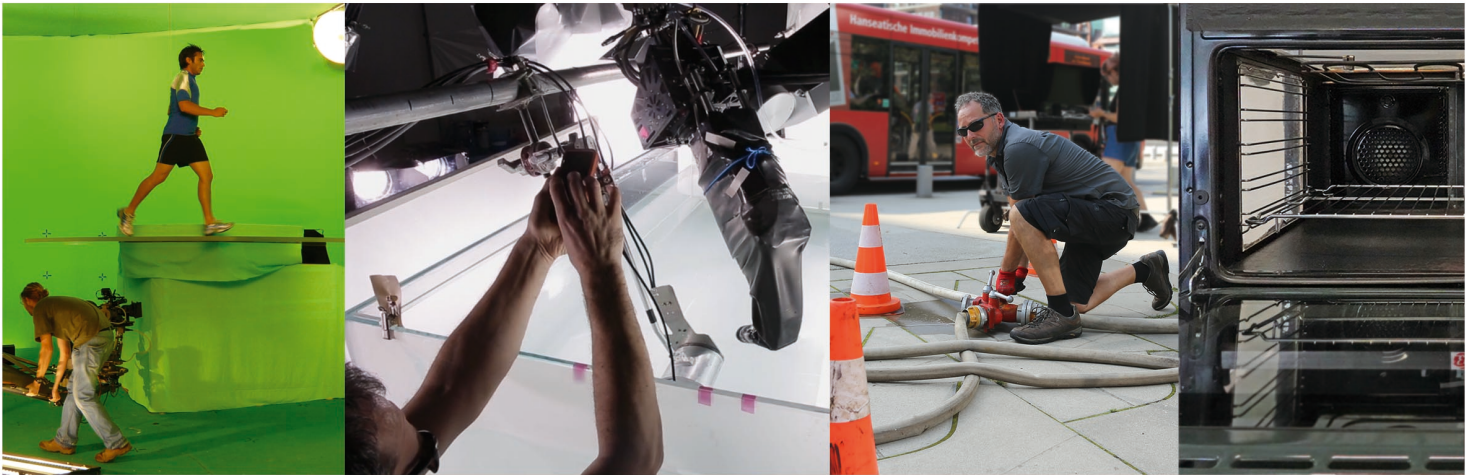

Effectiv team SFX rental: Specialities

Contact: Effectiv team, Schleswiger Straße 9, 22761 Hamburg, Germany
info@et-sfx.de
+49 40 37 08 92 55
27 November 2019

From our warehouses we offer snow, wind and rain-rigs, turntables, a glass oven and acrylic glass basins.

Glass oven

In the middle, when it's baking and sizzling: Convection oven, top and bottom heat, grill, precise temperature adjustment, glazed front, top and sides. No detail goes unseen. [See page 2 for more information.](#)

Turntable

From tiny to extra strong – whether it's a piano, a jogger, a horse or a car – with a maximum load capacity of 2,000 kg, from 5 cm to 4.5 m in diameter – everything revolves around our [exciting offers on page 3.](#)

Acrylic glass basins

Diving, floating, swirling and splashing: Spectacular scenes are visible in all of our tanks and basins. [Read more on page 3.](#)

Rain-Rigs

We can also let it rain. From heavy showers to delicate hazes, drop quantities and sizes can be controlled and repeated with great precision. All models are available for hire with an operator, including technical support. We can also provide you with **snow and wind**: [See page 4 for more weather news.](#)

[For more information on prices and availability, just send us an email or give us a call.](#)