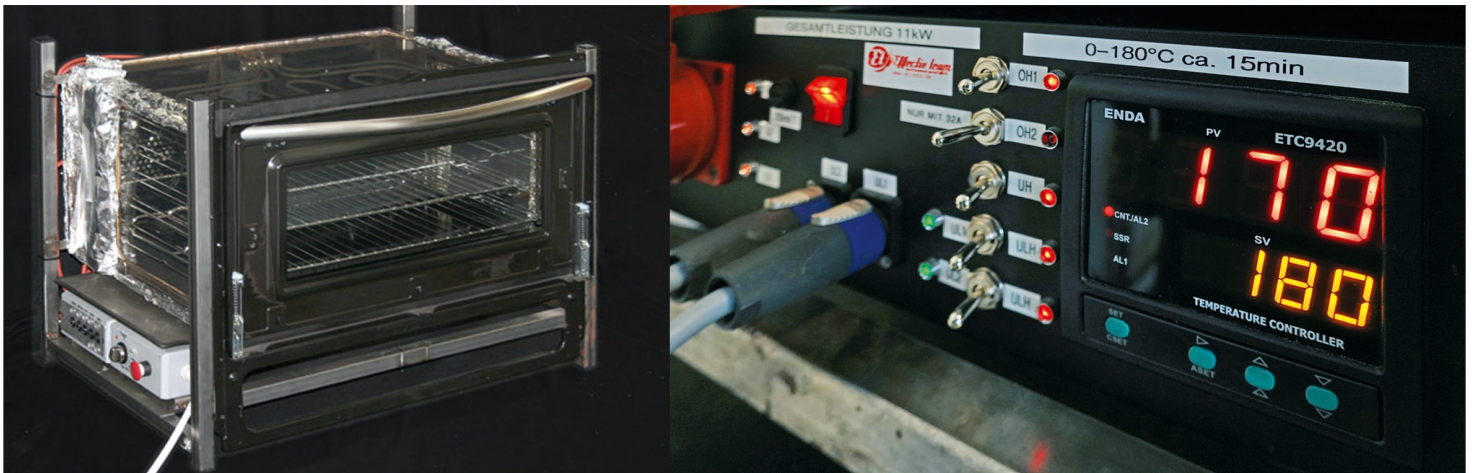

Effectiv team SFX rental: Specialities

Contact: Effectiv team, Schleswiger Straße 9, 22761 Hamburg, Germany
info@et-sfx.de
+49 40 37 08 92 55
27 November 2019

In the middle of it, when things get hot: glass oven for rent

Dimensions oven:

Inside: 77 cm wide x 35 cm high x 58 cm deep
Outside: 95 cm wide x 81 cm high x 76 cm deep

Dimensions transport box:

100 cm wide x 95 cm high x 80 cm deep

Glazing:

Top, sides, oven door
Reversible heating and glass elements for the sides and back

Power:

11 kW / 32 Ampere
Convection/top-bottom heat/grill
Precision temperature control.

For more information on prices and availability, just send us an email or give us a call.